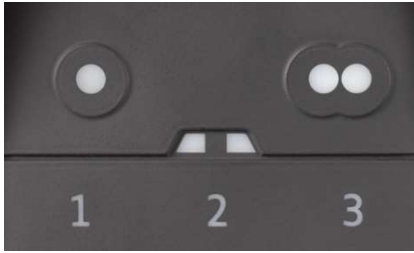

#### **SIMPLE, SECURE USAGE**

The Hz 2C keypad has two channels, enabling two devices to be controlled, e.g. a garage door and a gate, using the facade buttons.

It provides one main code to open all the channels and change the settings, and a secondary code to restrict control to a single channel - practical for an external contractor, for example.