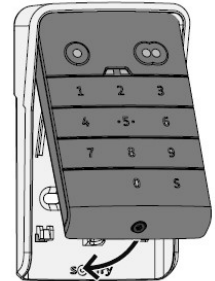

COMPATIBILITY

This product is compatible with the SD100 Hz control box and the GM range of garage door motors.

It can control a gate fitted with another radio technology when combined with the Simu standard receiver.

This product is available in France with the reference 2009771.

Link to the product leaflet and visuals:

<https://www.simu.com/en/products/product//?id=2009771>

About SIMU

Specialised in the design, manufacture and marketing of motors, command systems and accessories for doors, windows and solar protection systems, we propose comprehensive, reliable and innovative solutions for professionals, manufacturers & installers of roller shutters, blinds, garage doors and doors and windows for stores and industrial buildings.

For over 65 years, SIMU has dedicated its expertise to helping its customers. As committed partners, we develop close relationships with our customers on a daily basis to provide them with the most adapted advice and solutions.

For more information, please visit www.simu.com

Press contact

Laetitia BORNOT – SIMU BrandExperience Manager – +33 (0)3 84 64 75 00 - laetitia.bornot@simu.com